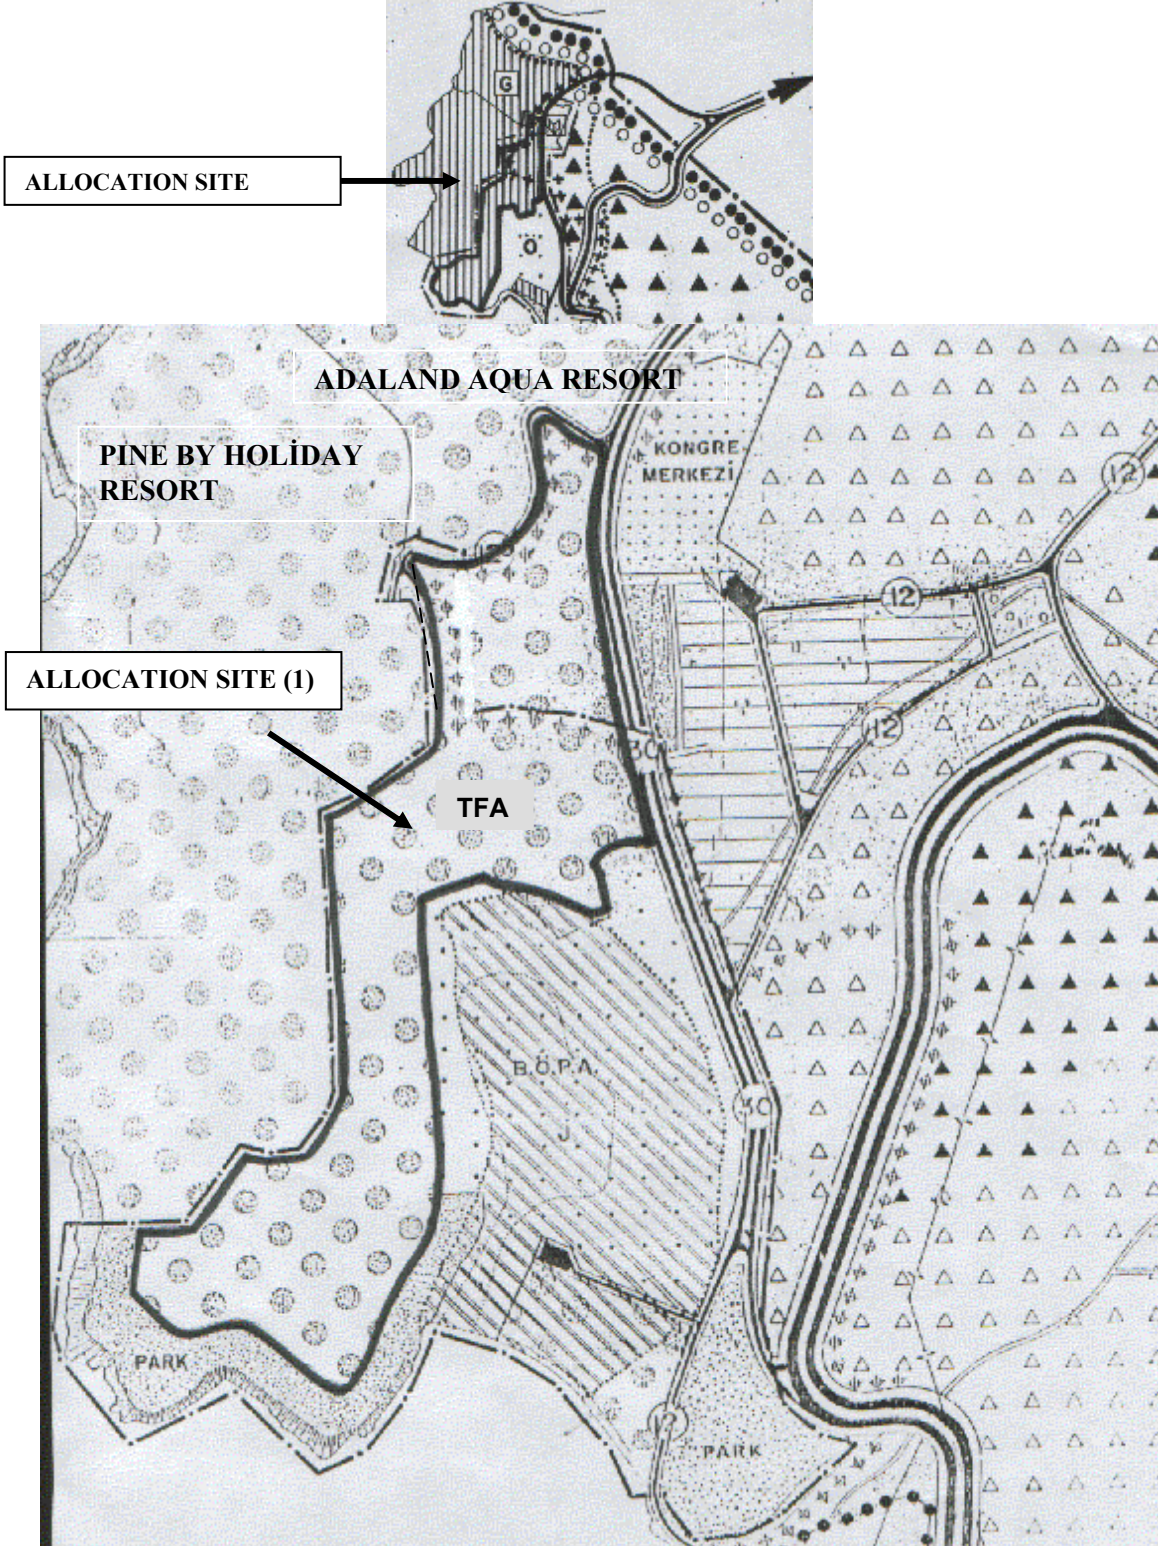

Aydın Kuşadası Pine Marine Tourism Center

Province:Aydın Sub-Province:Kuşadası Village:Türkmen
Location:Otuzbirler

MINISTRY OF CULTURE AND TOURISM GENERAL DIRECTORATE OF INVESTMENT S AND ESTABLISHMENTS